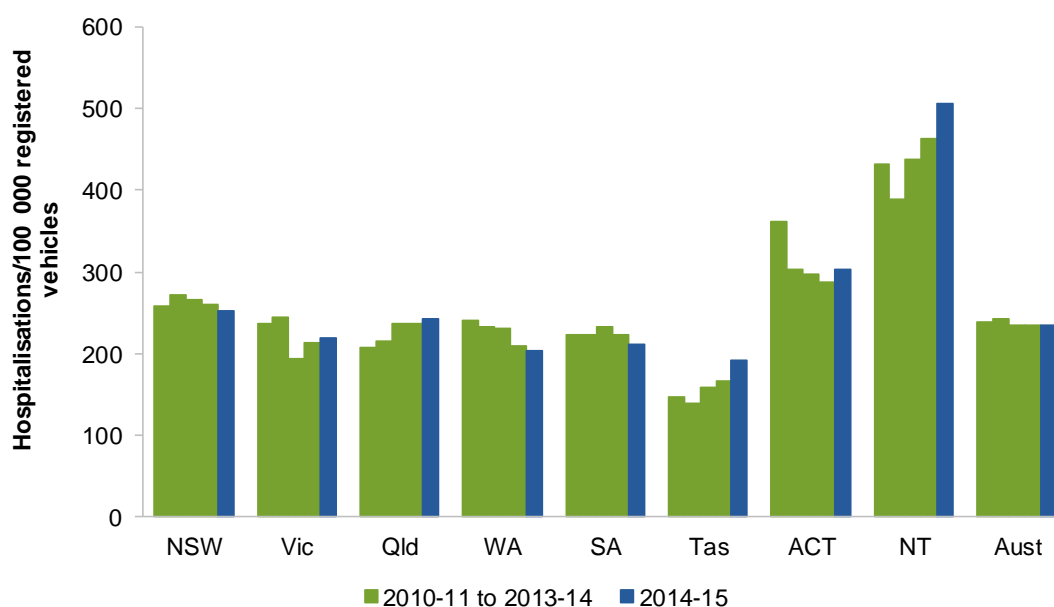

Errata — Report on Government Services 2017

The following amendments were made to the 2017 Report since an earlier version.

Chapter 6 — Police services

The following data for 2010-11 to 2014-15 have changed:

- ‘Number of traffic accident hospitalisations per 100 000 registered vehicles’ for Western Australia, South Australia, the Australian Capital Territory and the Northern Territory.

The revised figure in the chapter and attachment table are reproduced below.

Amended figure on page 6.32

Figure 6.19 **Traffic accident hospitalisations per 100 000 registered vehicles^a**

^a See box 6.18 and table 6A.37 for detailed definitions, footnotes and caveats.

Source: AIHW (various years) Australian Hospital Statistics (unpublished); ABS (2016c) Motor Vehicle Census (various years), Australia, Cat. no. 9309.0; table 6A.37.